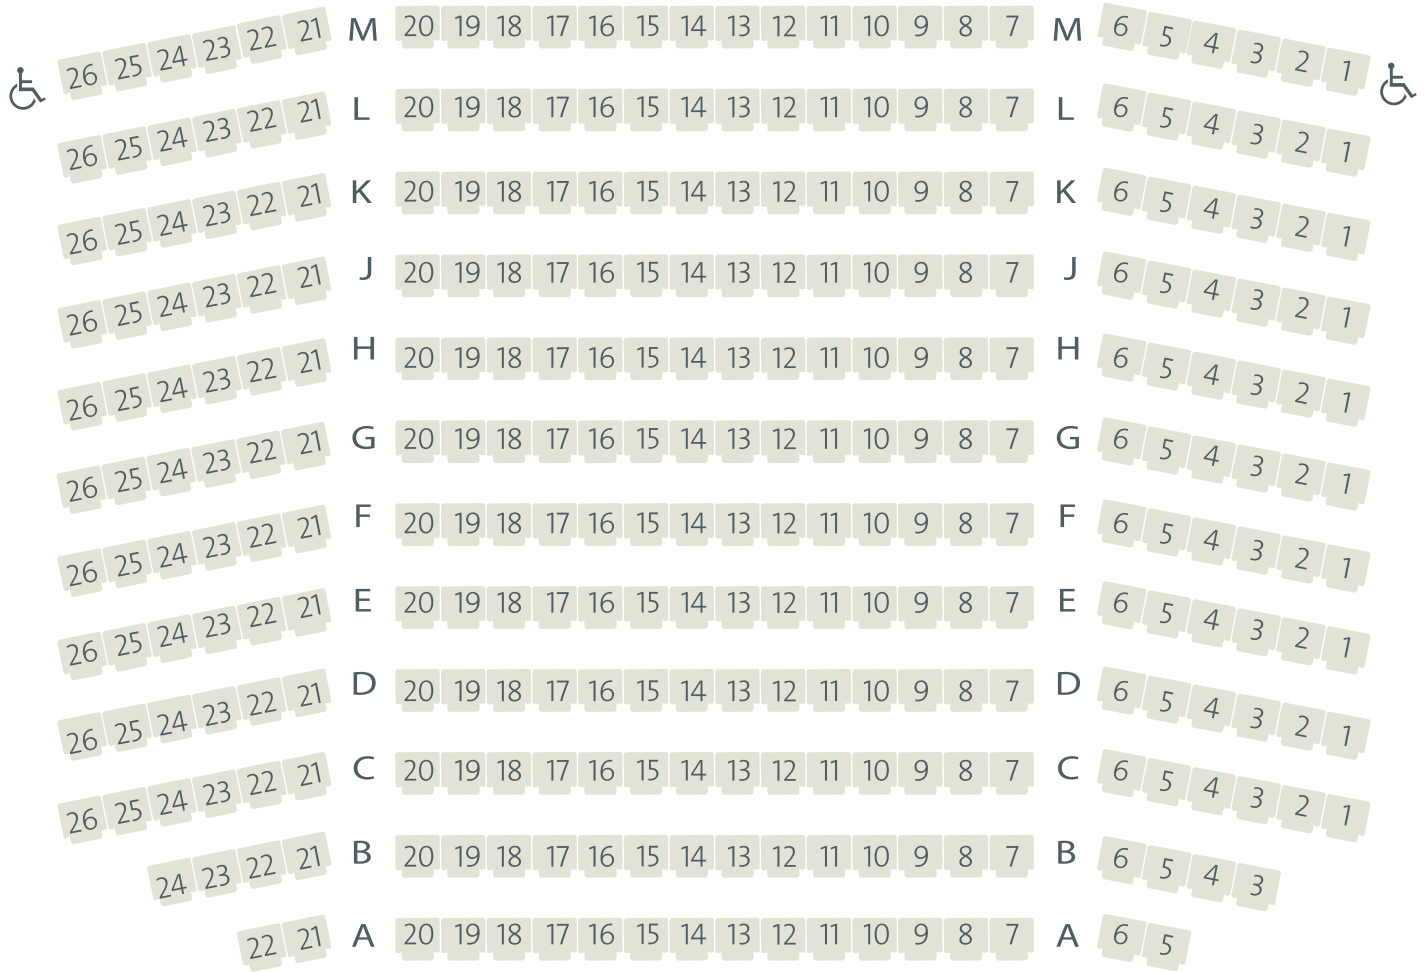

HURON COUNTRY PLAYHOUSE

South Huron Stage

FULL CAPACITY

STAGE